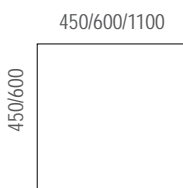

COFFEE TABLES

O270 COFFEE TABLE

O265 COFFEE TABLE,
with a shelf

O265 COFFEE TABLE,
with a shelf

MATERIALS:

Lacquered solid birch. Available with or without a shelf. Table heights 400/450/500 mm. Also available in oak.

O260 RECTANGULAR TABLE

O265 RECTANGULAR TABLE,
with a shelf

O270 ROUND TABLE

O275 ROUND TABLE,
with a shelf

O280 OVAL TABLE

O285 OVAL TABLE,
with a shelf