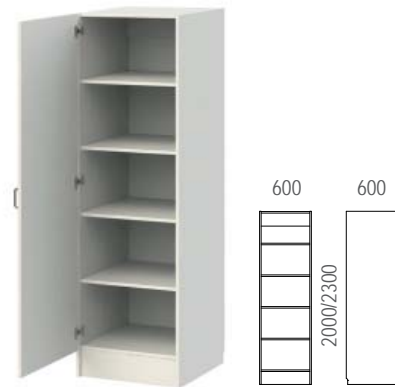

PK601 MATTRESS CABINET

PK600 MATTRESS CABINET

The cabinet has compartments for the mattresses which ensure that the mattresses do not get in contact with each other. The cabinet is ventilated through ventilation holes.

MATERIALS:

Frame: melamine / birch veneer

Door: melamine / laminate / birch veneer

HK101-600 CABINET,
with a rail for hangers

HK102-600 CABINET,
with shelves

MATERIALS:

Frame: melamine / birch veneer

Door: melamine / laminate / birch veneer

Height-adjustable shelves as a standard in HK102-600 and HK102-800 cabinets.

HK102-800 CABINET,
with shelves