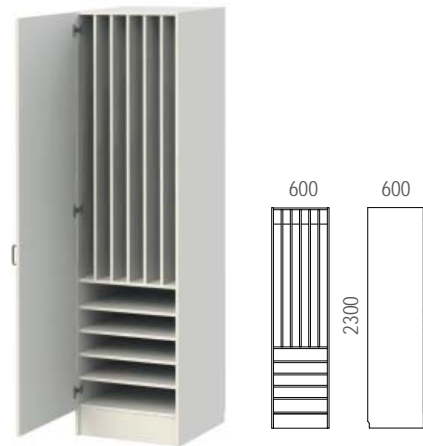

PK601 MATTRESS CABINET

PK600 MATTRESS CABINET

The cabinet has compartments for the mattresses which ensure that the mattresses do not get in contact with each other. The cabinet is ventilated through ventilation holes.

MATERIALS:

Frame: melamine / birch veneer

Door: melamine / laminate / birch veneer

HK101-600 CABINET,
with a rail for hangers

HK102-600 CABINET,
with shelves

MATERIALS:

Frame: melamine / birch veneer

Door: melamine / laminate / birch veneer

Height-adjustable shelves as a standard in HK102-600 and HK102-800 cabinets.

HK102-800 CABINET,
with shelves