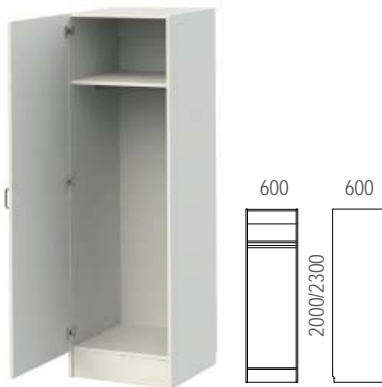

PK601 MATTRESS CABINET

PK600 MATTRESS CABINET

The cabinet has compartments for the mattresses which ensure that the mattresses do not get in contact with each other. The cabinet is ventilated through ventilation holes.

MATERIALS:

Frame: melamine / birch veneer

Door: melamine / laminate / birch veneer

HK101-600 CABINET,
with a rail for hangers

HK102-600 CABINET,
with shelves

MATERIALS:

Frame: melamine / birch veneer

Door: melamine / laminate / birch veneer

Height-adjustable shelves as a standard in HK102-600 and HK102-800 cabinets.

HK102-800 CABINET,
with shelves